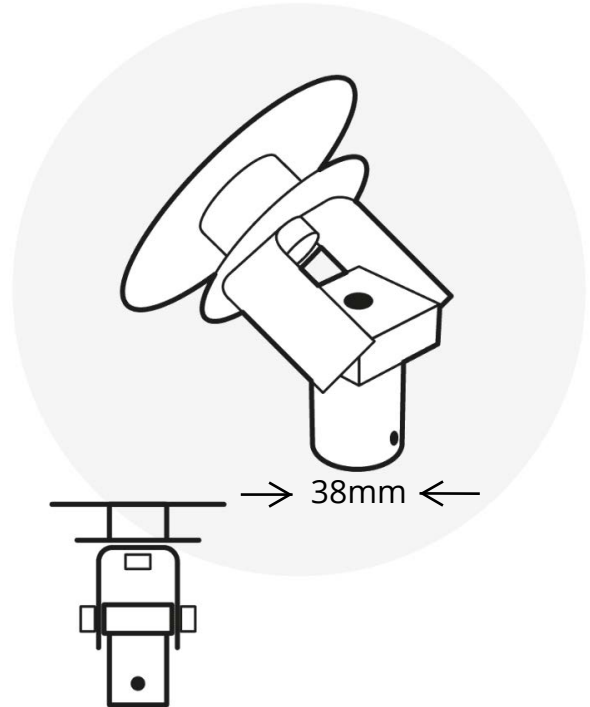

**GARDNER
ENGINEERING
LTD**

Self Levelling Ceiling Bracket with 360 Degree Twist

This is a Self Levelling Ceiling Bracket with 360 Degree Twist.

We have suitable mounts for any type of ceiling with the ability to hang from a girder or purlin support.

Irrelevant of the roof pitch, we have the mounts that will allow the pole to perfectly match the angle of the drop you need.

Colours:

- White

Size:

- 38mm

To Order:

Quote Product Code	Size	Colour	Holes
CEIL-38W-360	38mm	White	3